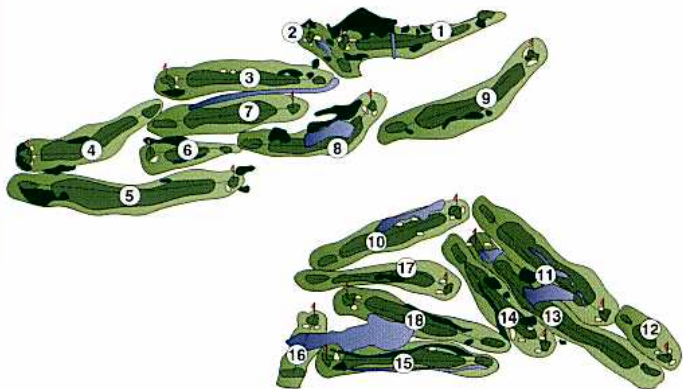

The Trails Golf Club

Norman, Oklahoma

U.S.G.A. RULES GOVERN ALL PLAY

Yardages on cart paths and sprinkler heads
are measured to center of green.

The Trails is a "Spikeless" Facility.

PLEASE:

Keep up with the group in front of you.

Repair ball marks on greens, rake bunkers and fill divots in fairways.

Keep carts 20 yards from greens.

Red = 100 Yards • White = 150 Yards • Blue = 200 Yards

The Trails Golf Club

Norman, Oklahoma

3200 SOUTH BERRY ROAD • NORMAN, OK 73072 • (405) 360-1920

The Player's Course is an exciting mix of tees that plays 6,396 yards. Rating: 70.8 Slope: 123

Scorer:

© Golf ScoreCards
11/2006 1 800-238-7267

Attest:

Date: